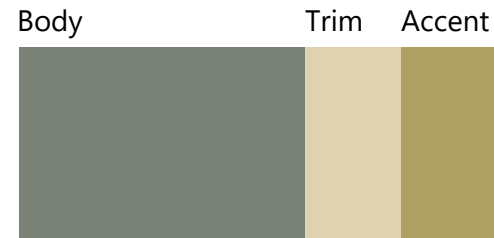

Exterior Color Palette

The following are examples of acceptable colors that may be used for mobile home siding, trim and accents, decks, sheds, etc.

Any colors not on this list are subject to Management Approval. Homeowner must supply a paint sample to obtain Management's written approval **prior** to painting home. Any homeowner found painting their home an unacceptable color will be advised to repaint immediately.

Palette Option 1

Palette Option 2

Palette Option 3

Palette Option 4

Palette Option 5

Palette Option 6

Palette Option 7

Palette Option 8

Palette Option 9

Palette Option 10

Palette Option 11

Palette Option 12

Palette Option 13

Palette Option 14

Palette Option 15

Palette Option 16